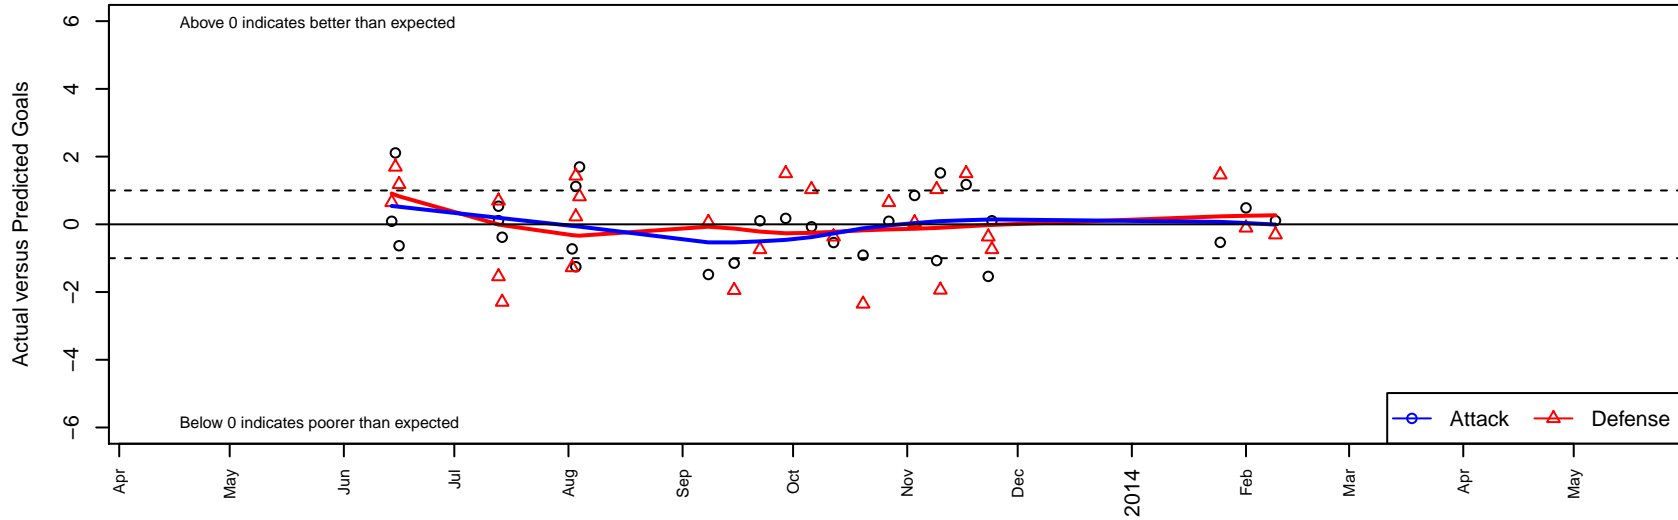

# Harbor Premier Green B97

Harbor FC  
 Gig Harbor, WA  
 B97 total strength=1533  
 attack=12.28 defense=13.14  
 fall league = RCL B97 Div 2  
 alt names used:  
 Harbor Premier B97  
 Harbor Premier FC  
 Harbor Premier FC B97  
 HFC Premier B97  
 Harbor Premier Green B97  
 Harbor Premier FC Green  
 Harbor Premier B97 Green  
 Harbor FC Green  
 HARBOR PREMIER BU16 GREEN (WA)  
 Harbor Premier B97 Green A

Venues played:  
 Rainier Challenge Samba U16  
 Nike Crossfire Challenge Gold U16  
 Bend Premier Cup HS Boys Silver U19  
 RCL B97 Div 2  
 WYS Championship B97

**Harbor Premier Green B97**  
 Dots are actual minus expected GF (blue circles) and GA (red triangles).  
 Blue line is smoothed change in attack strength. Red is smoothed change in defense strength.